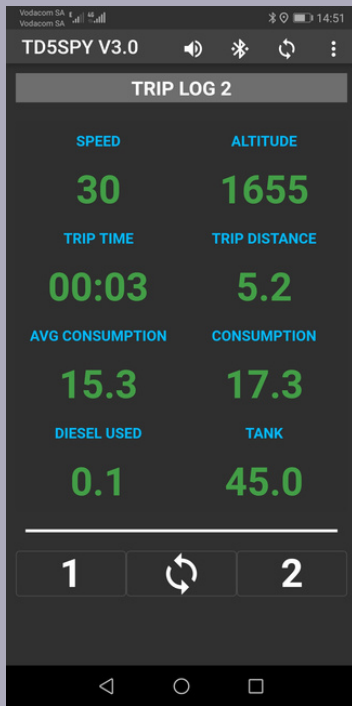

TD5SPY DISPLAYS

EASY NAVIGATION

To navigate between the different screens, click on the arrows on the top of the screen.

INFORMATIVE PAGES

The TD5SPY has 8 pages that display:

- Cruise Monitor (sensor configurable)
- Instrument Monitor
- Fuelling Monitor
- Trip Logs (X2)
- Injector Balances
- Fault Monitor
- System Tests
- System and Alert Settings

LOG UPLOADS

With the TD5SPY you can upload, view and analyse your trip logs on our website at www.td5spy.co.za