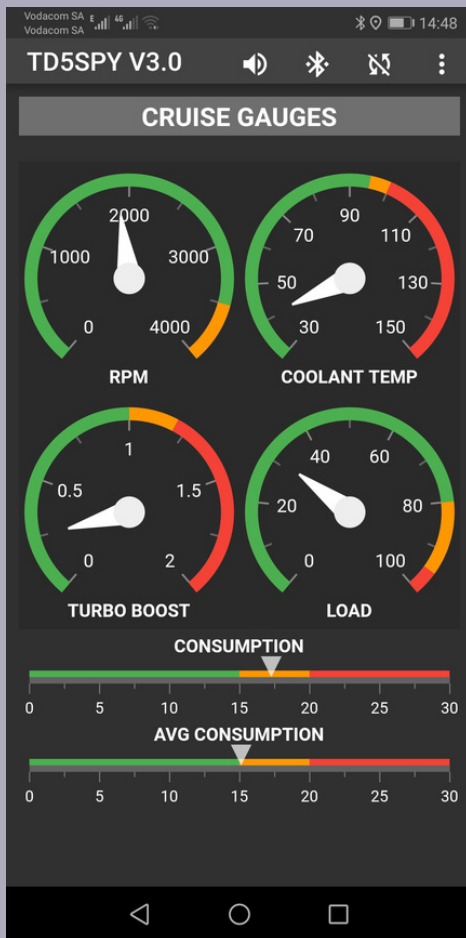

The TD5SPY ENGINE MONITOR is
the best at taking you (and your
Landy) from A to B.

DRIVE ON BY

47 3rd Ave, Parktown North, Johannesburg, South Africa
+27 11 7881448
td5spy@appforge.co.za
www.td5spy.co.za

TD5SPY

IT'LL HELP GET YOU THERE
(AND BACK).

ABOUT THE TD5SPY

INSTALL & SETUP

Plug the unit into the OBD2 port under the steering wheel and the hard part is done! Install the app on your ANDROID smartphone and start the app. The app connects via bluetooth and begins monitoring. ITS THAT SIMPLE

THE MONITOR

The system primarily focuses on monitoring the engine to keep you informed on its running status. Engine parameters can be configured in the Settings page to set up alerting for when things get out of range.

Out of range parameters are displayed in orange or red depending on severity. In addition, the unit speaks to you to let you know what going wrong.

So you can focus on the road and let the TD5SPY take care of monitoring the engine performance, diesel uage and consumption.