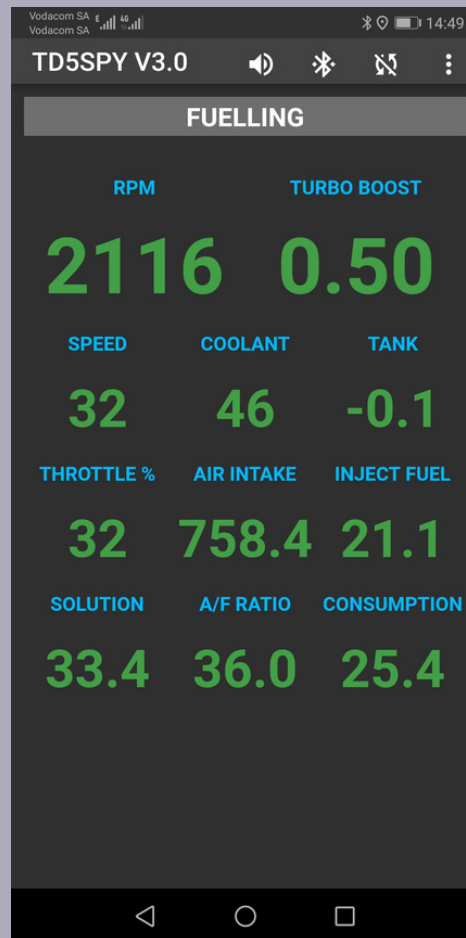

The TD5SPY ENGINE MONITOR is
the best at taking you (and your
Landy) from A to B.

DRIVE ON BY

47 3rd Ave, Parktown North, Johannesburg, South Africa
+27 11 7881448
td5spy@appforge.co.za
www.td5spy.co.za

TD5SPY

IT'LL HELP GET YOU THERE
(AND BACK).

ABOUT THE TD5SPY

INSTALL & SETUP

Plug the unit into the OBD2 port under the steering wheel and the hard part is done! Install the app on your ANDROID smartphone and start the app. The app connects via bluetooth and begins monitoring. ITS THAT SIMPLE

THE MONITOR

The system primarily focuses on monitoring the engine to keep you informed on its running status. Engine parameters can be configured in the Settings page to set up alerting for when things get out of range.

Out of range parameters are displayed in orange or red depending on severity. In addition, the unit speaks to you to let you know what going wrong.

So you can focus on the road and let the TD5SPY take care of monitoring the engine performance, diesel uage and consumption.